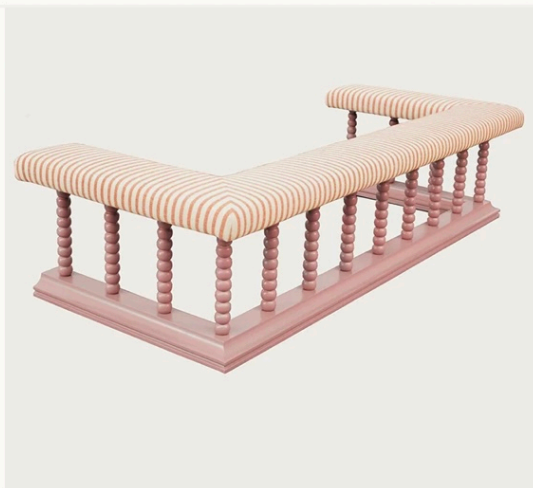

Photography: TROVE BY STUDIO DUGGAN / 20 January 2022 / [Save](#)

Bobbin Fender

Fluted Bedside Table

Fluted Breakfast Table

Sapphie Headboard

Wavy Sofa

Clara Cushion

## Rosanna Bossom

By combining old and new – think vintage furniture with modern accessories – Rosanna Bossom has produced a timeless assortment of pieces. Just like her work, her collection is also a bit different to the rest. The wavy backed sofa, bobbin fender and fluted bedside are versatile, but totally unique.